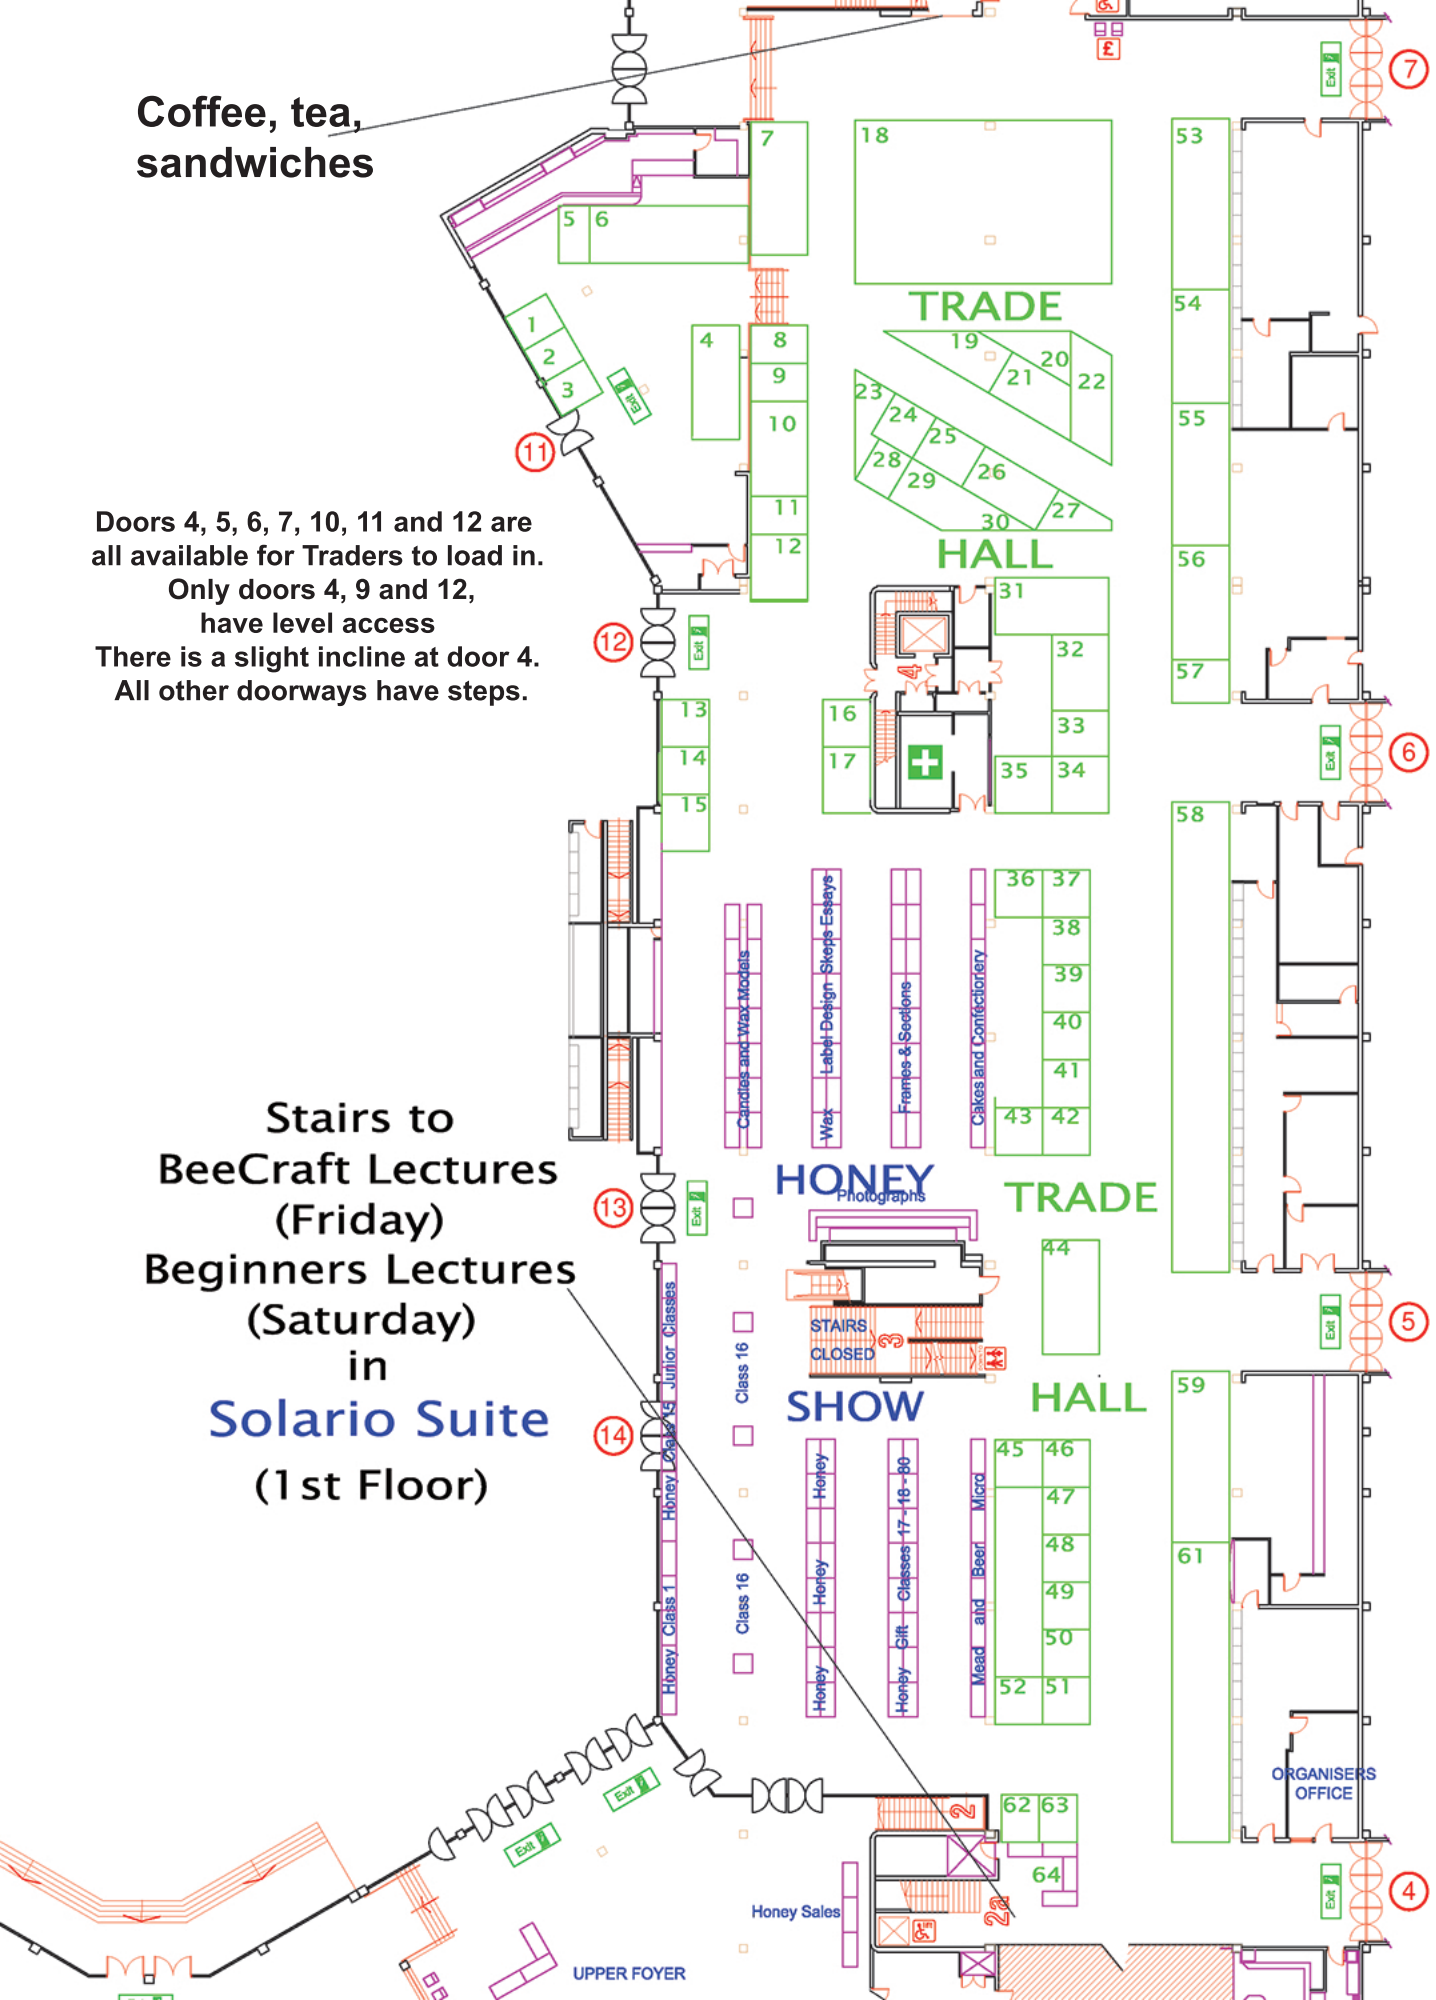

Coffee, tea,
sandwiches

Doors 4, 5, 6, 7, 10, 11 and 12 are
all available for Traders to load in.
Only doors 4, 9 and 12,
have level access
There is a slight incline at door 4.
All other doorways have steps.

Stairs to
BeeCraft Lectures
(Friday)
Beginners Lectures
(Saturday)
in
Solario Suite
(1st Floor)

UPPER FOYER

ORGANISERS OFFICE

Honey Sales

HONEY
Photographs

SHOW
STAIRS
CLOSED

TRADE

HALL

TRADE

HALL